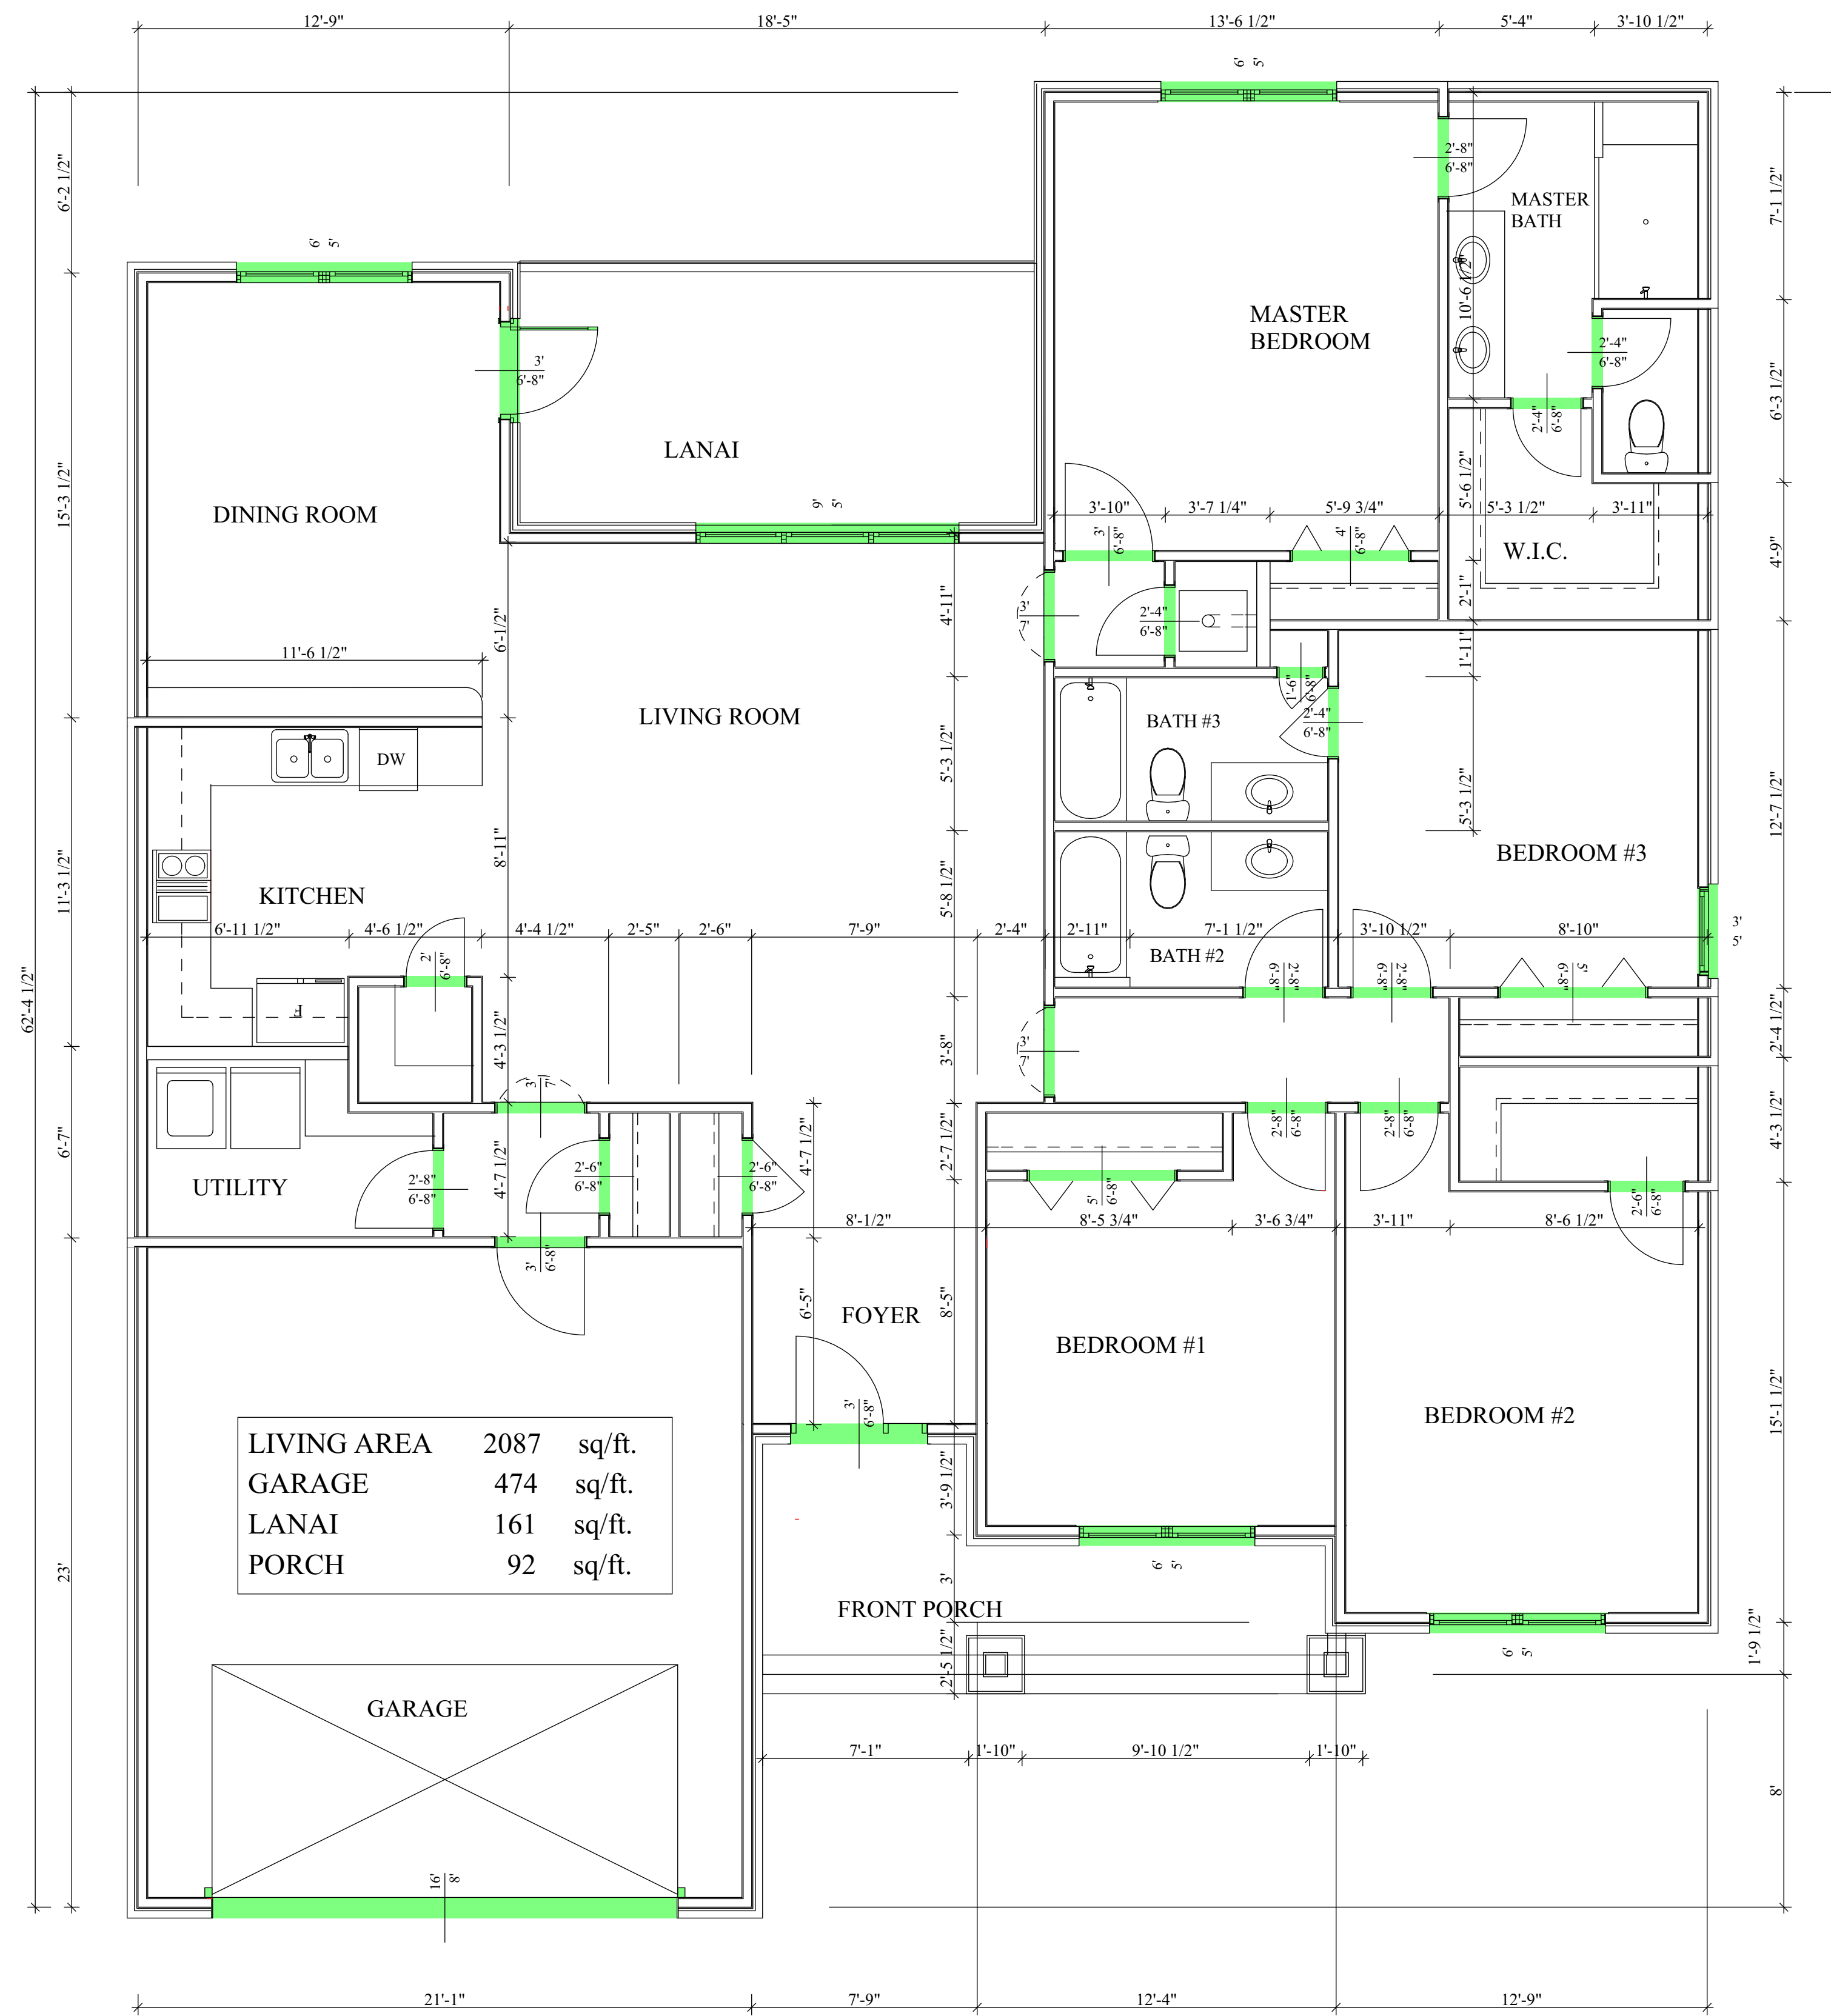

BRW BUILDERS
OF DESTIN, INC.

P.O. BOX 6397
DESTIN, FL. 32550
(850) 837-4413
(850) 654-5085 FAX
www.brwbuilders.com.

PROJECT TITLE

**LOT 32
RESIDENCE**

DRAWING TYPE

**FLOOR
PLAN**

DATE PAGE

9/17/19 **3**