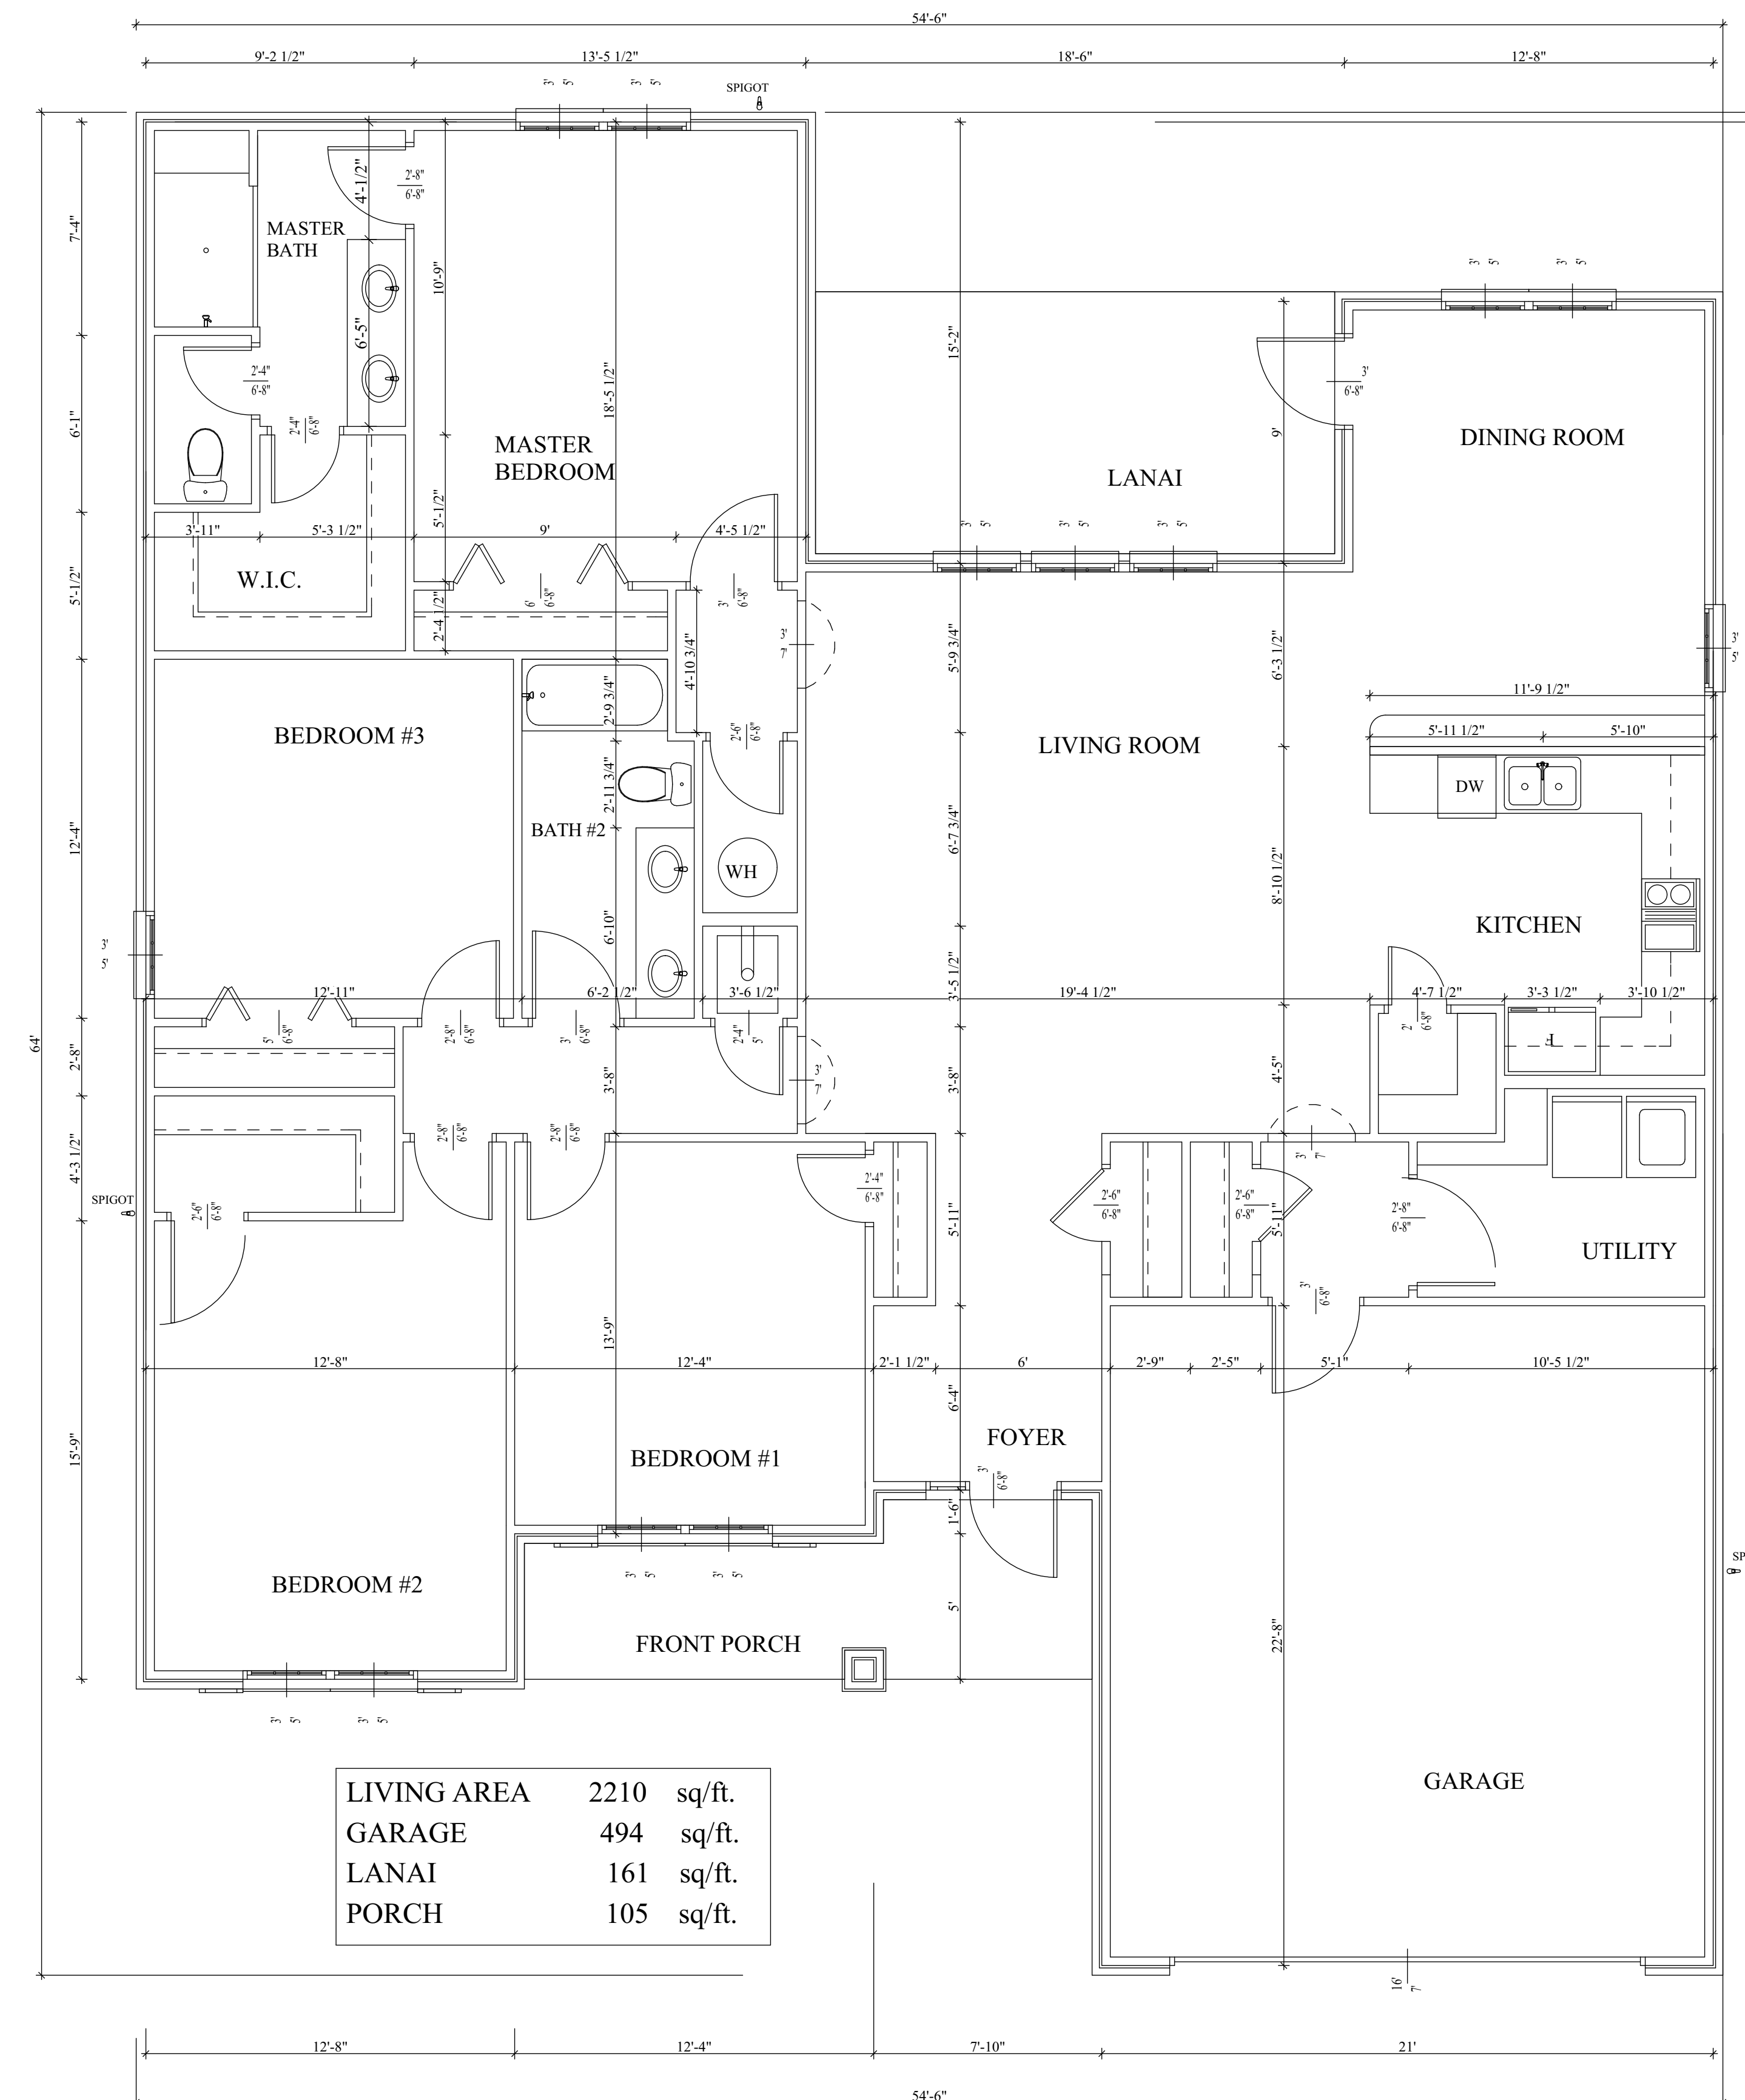

BRW BUILDERS
OF DESTIN, INC.

P.O. BOX 6397
DESTIN, FL. 32550
(850) 837-4413
(850) 654-5085 FAX
www.brwbuilders.com

LIVING AREA	2210	sq/ft.
GARAGE	494	sq/ft.
LANAI	161	sq/ft.
PORCH	105	sq/ft.

PROJECT TITLE

**LOT 21
RESIDENCE**

DRAWING TYPE

**FLOOR
PLAN**

DATE PAGE

3/2/17

3