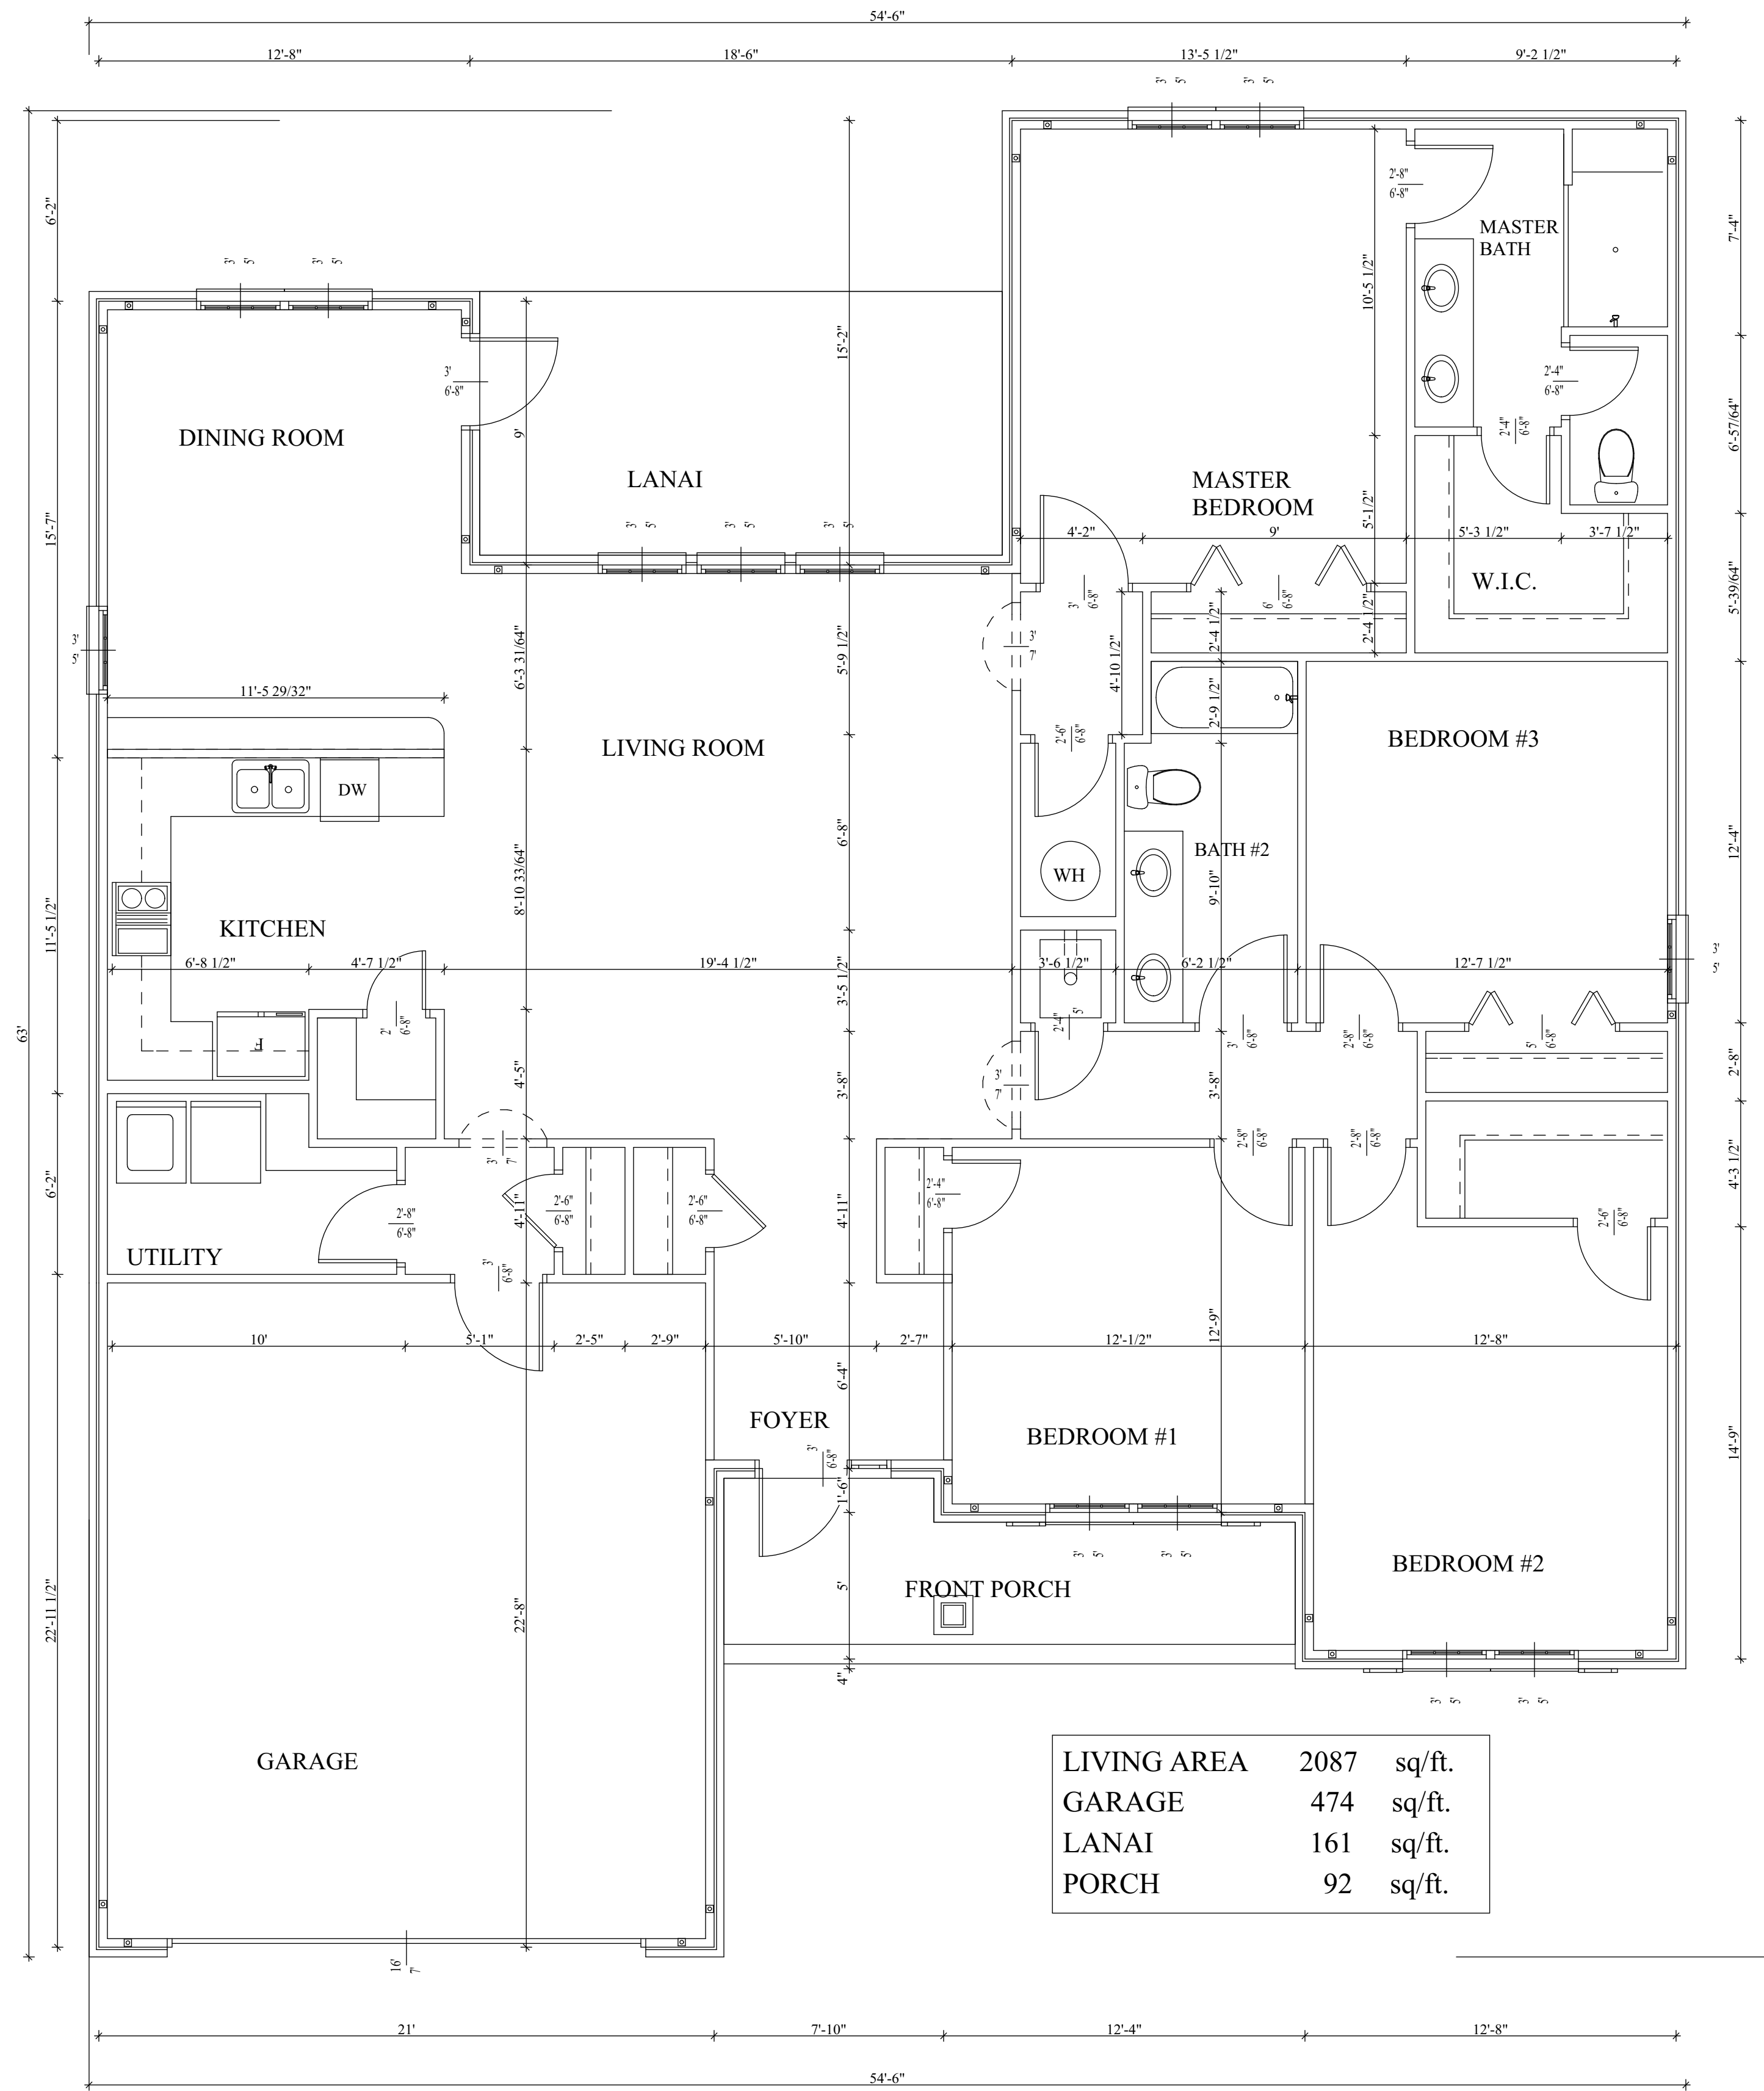

BRW BUILDERS
OF DESTIN, INC.

P.O. BOX 6397
DESTIN, FL. 32550
(850) 837-4413
(850) 654-5085 FAX
www.brwbuilders.com.

LIVING AREA	2087	sq/ft.
GARAGE	474	sq/ft.
LANAI	161	sq/ft.
PORCH	92	sq/ft.

PROJECT TITLE

**LOT 20
RESIDENCE**

DRAWING TYPE

**FLOOR
PLAN**

DATE **PAGE**

3/1/17

3