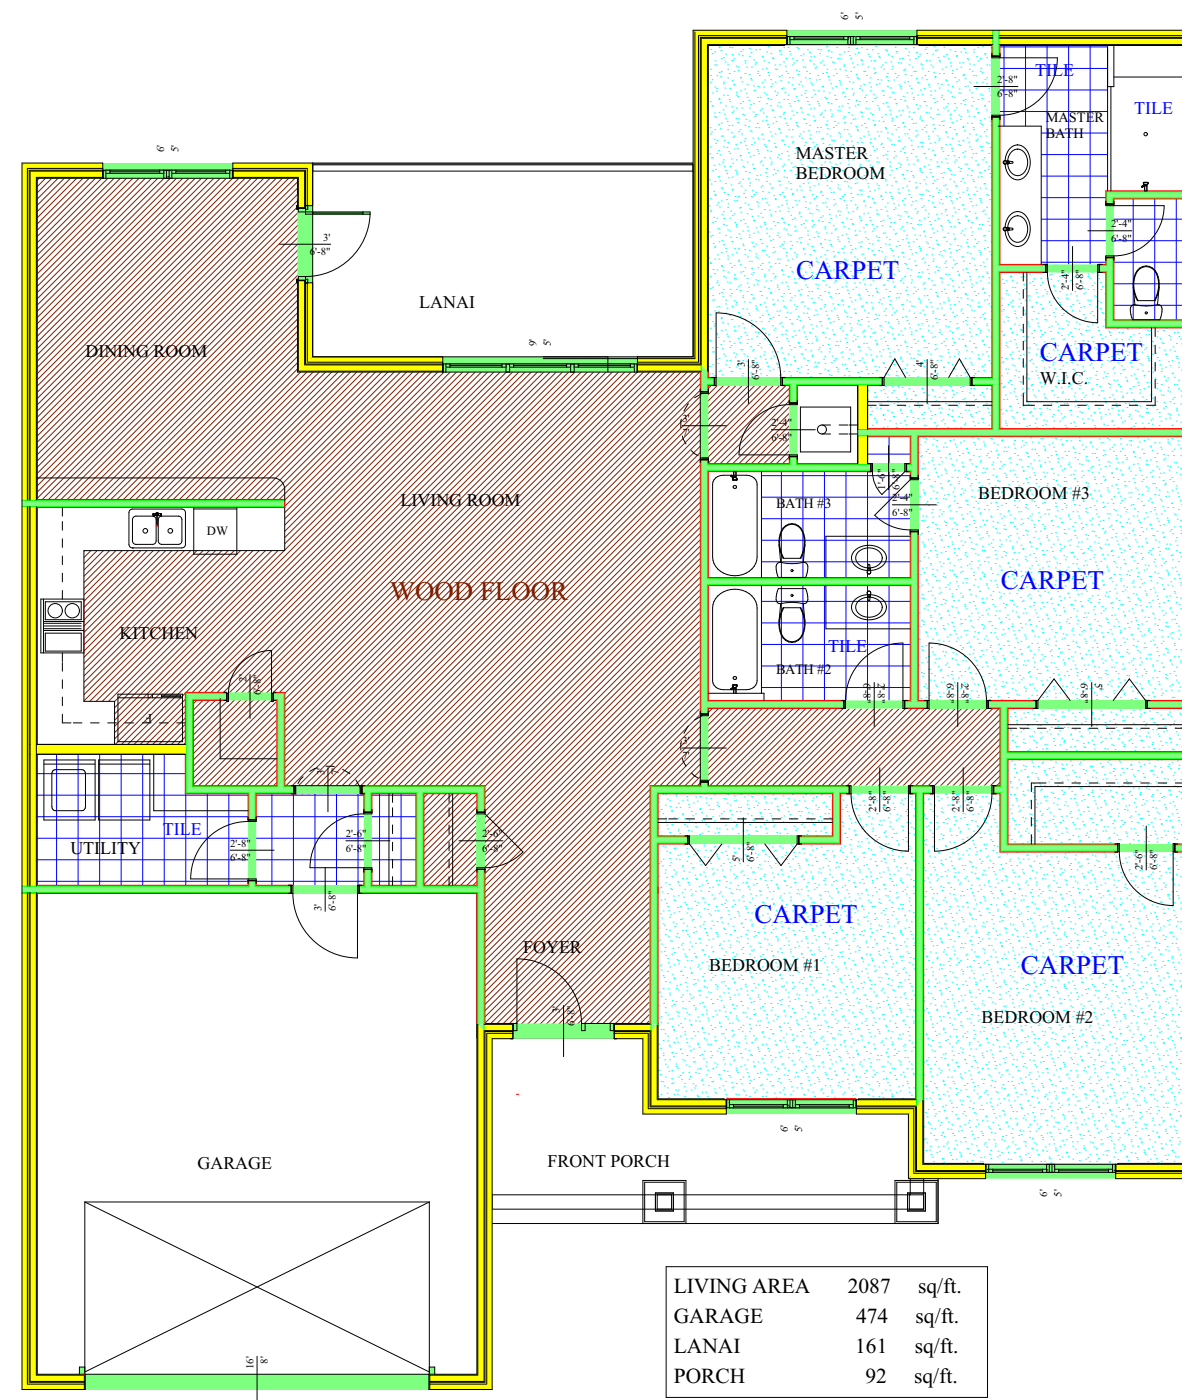

**BRW BUILDERS**  
OF DESTIN, INC.

P.O. BOX 6397  
DESTIN, FL. 32550  
(850) 837-4413  
(850) 654-5085 FAX

www.brwbuilders.com

|             |      |        |
|-------------|------|--------|
| LIVING AREA | 2087 | sq/ft. |
| GARAGE      | 474  | sq/ft. |
| LANAI       | 161  | sq/ft. |
| PORCH       | 92   | sq/ft. |

SCALE 1/4" = 1'

PROJECT TITLE

**LOT 8  
RESIDENCE**

DRAWING TYPE

**FLOORING**

DATE

2/14/19

PAGE

**6**