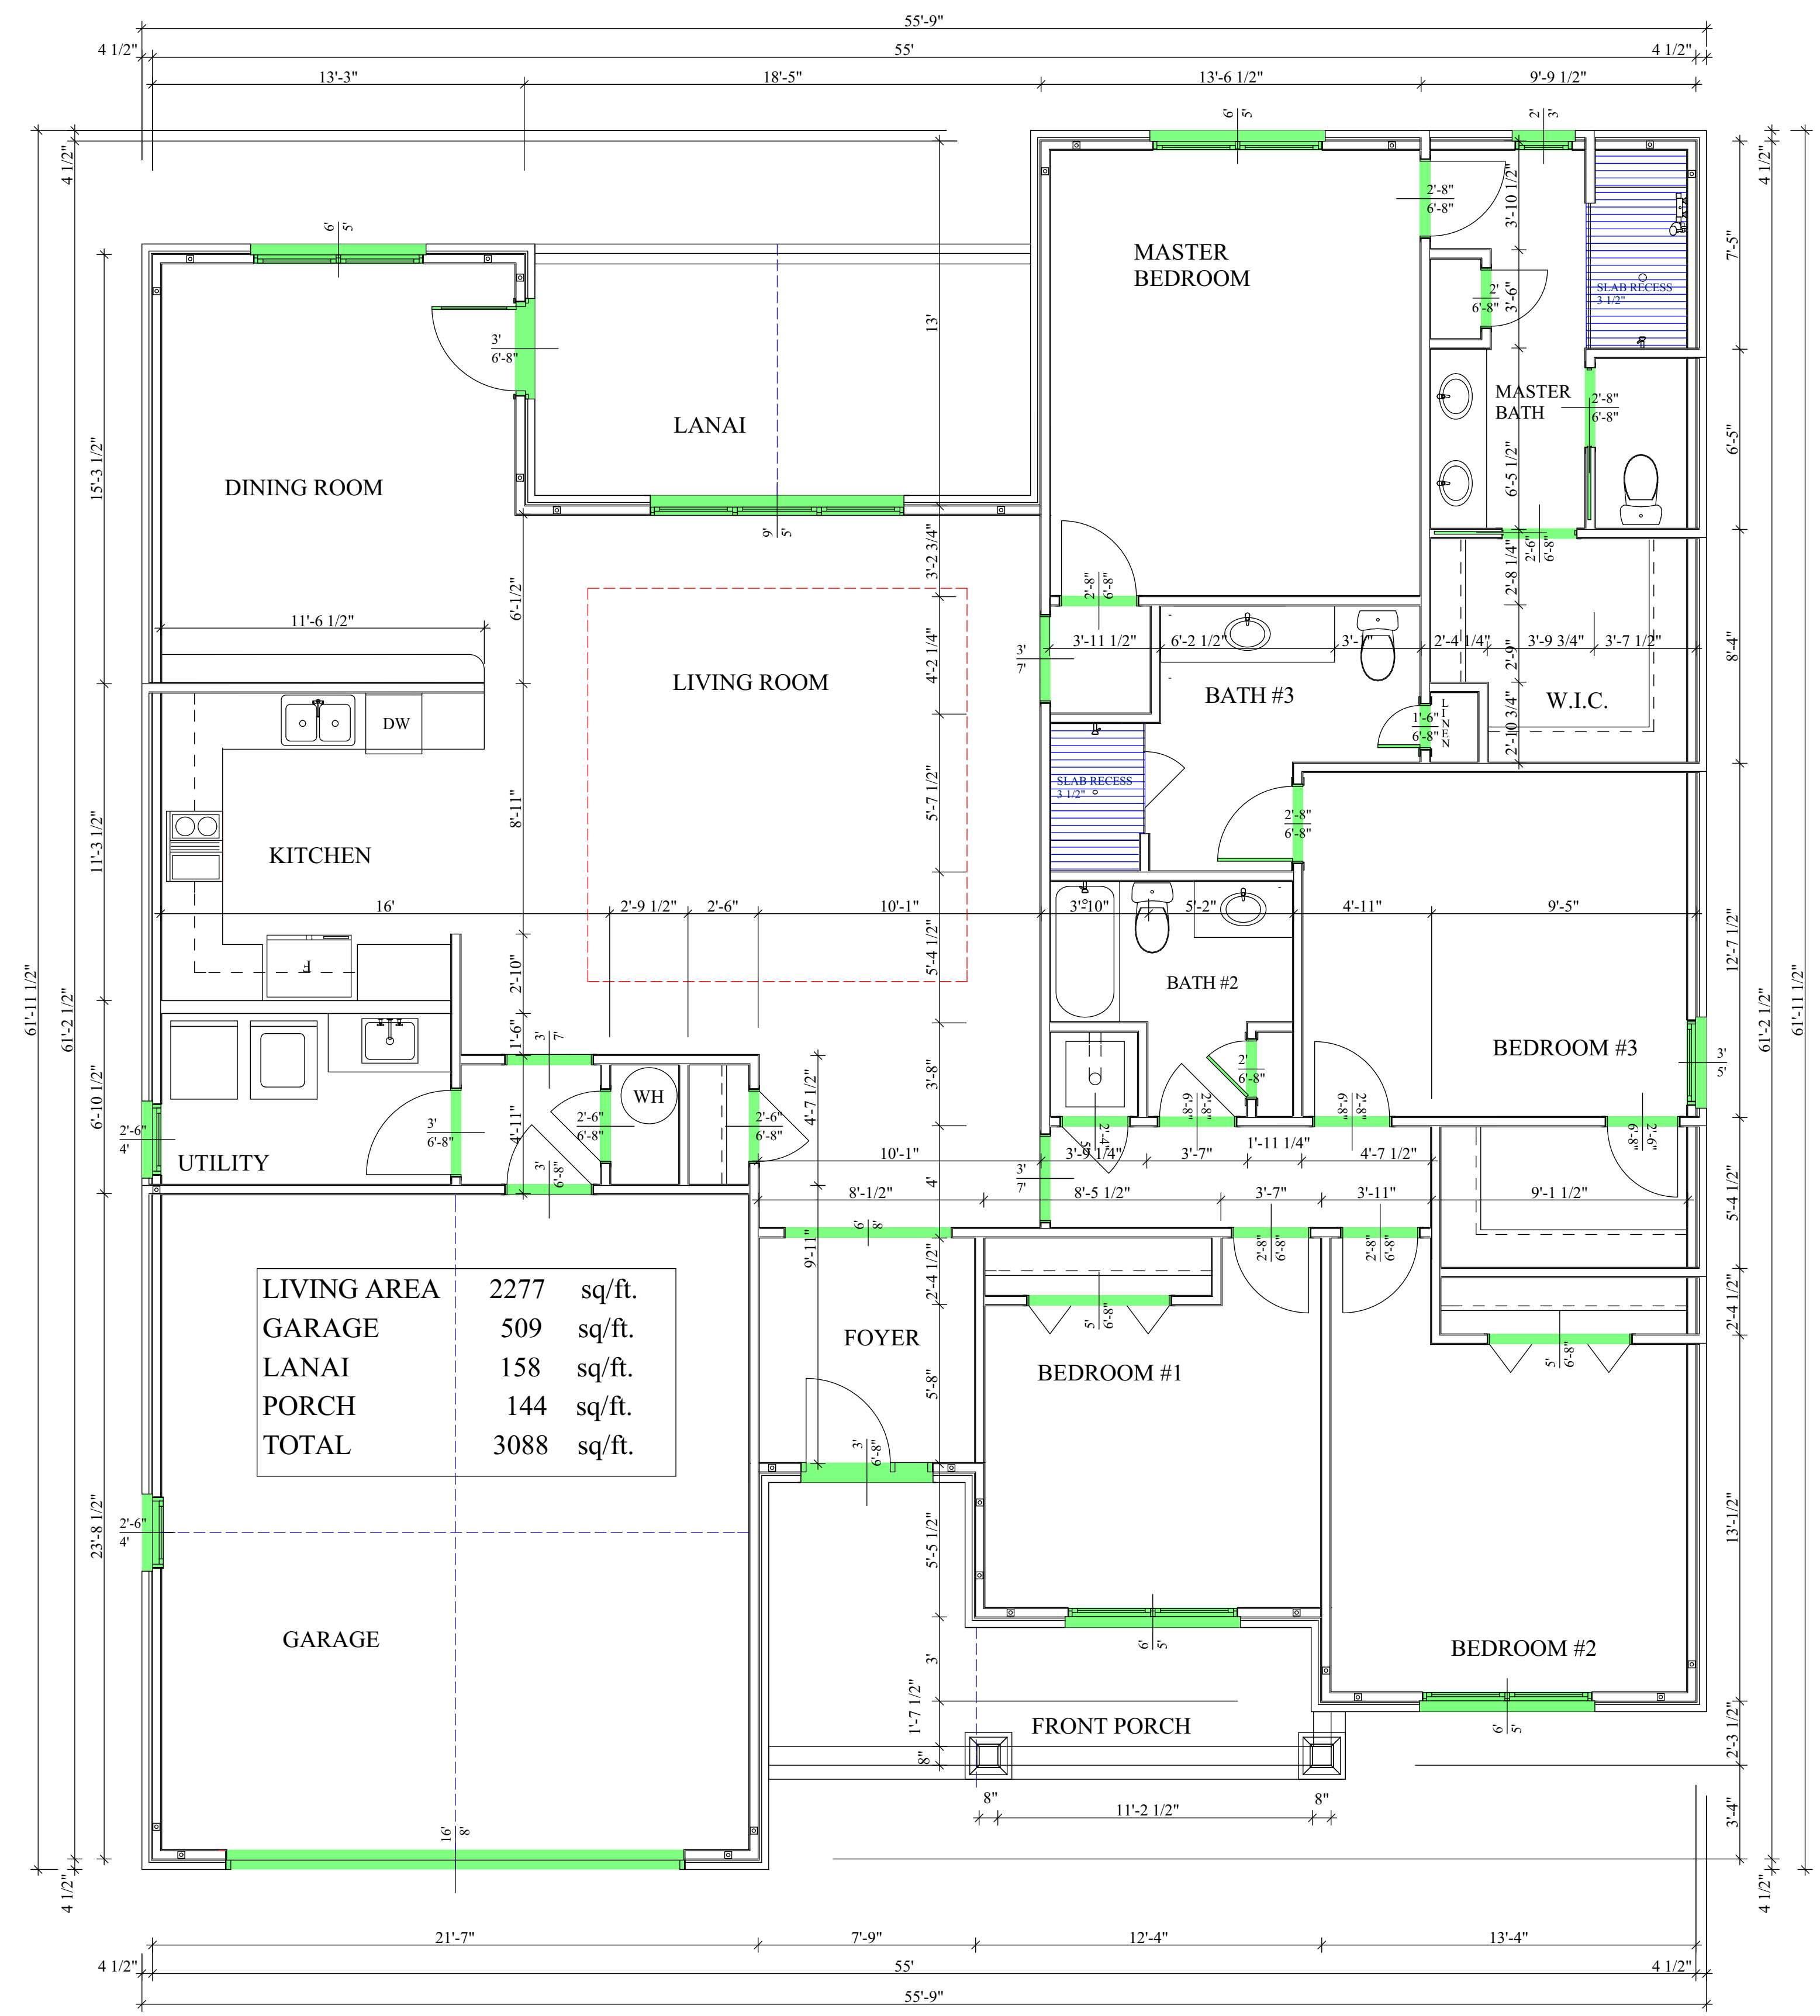

**BRW BUILDERS**  
OF DESTIN, INC.

P.O. BOX 6397  
DESTIN, FL. 32550  
(850) 837-4413  
(850) 654-5085 FAX  
www.brwbuilders.com.

SCALE 1/4" = 1'

PROJECT TITLE

**LOT 4  
RESIDENCE**

DRAWING TYPE

**FLOOR  
PLAN**

DATE PAGE

11/18/20 **3**