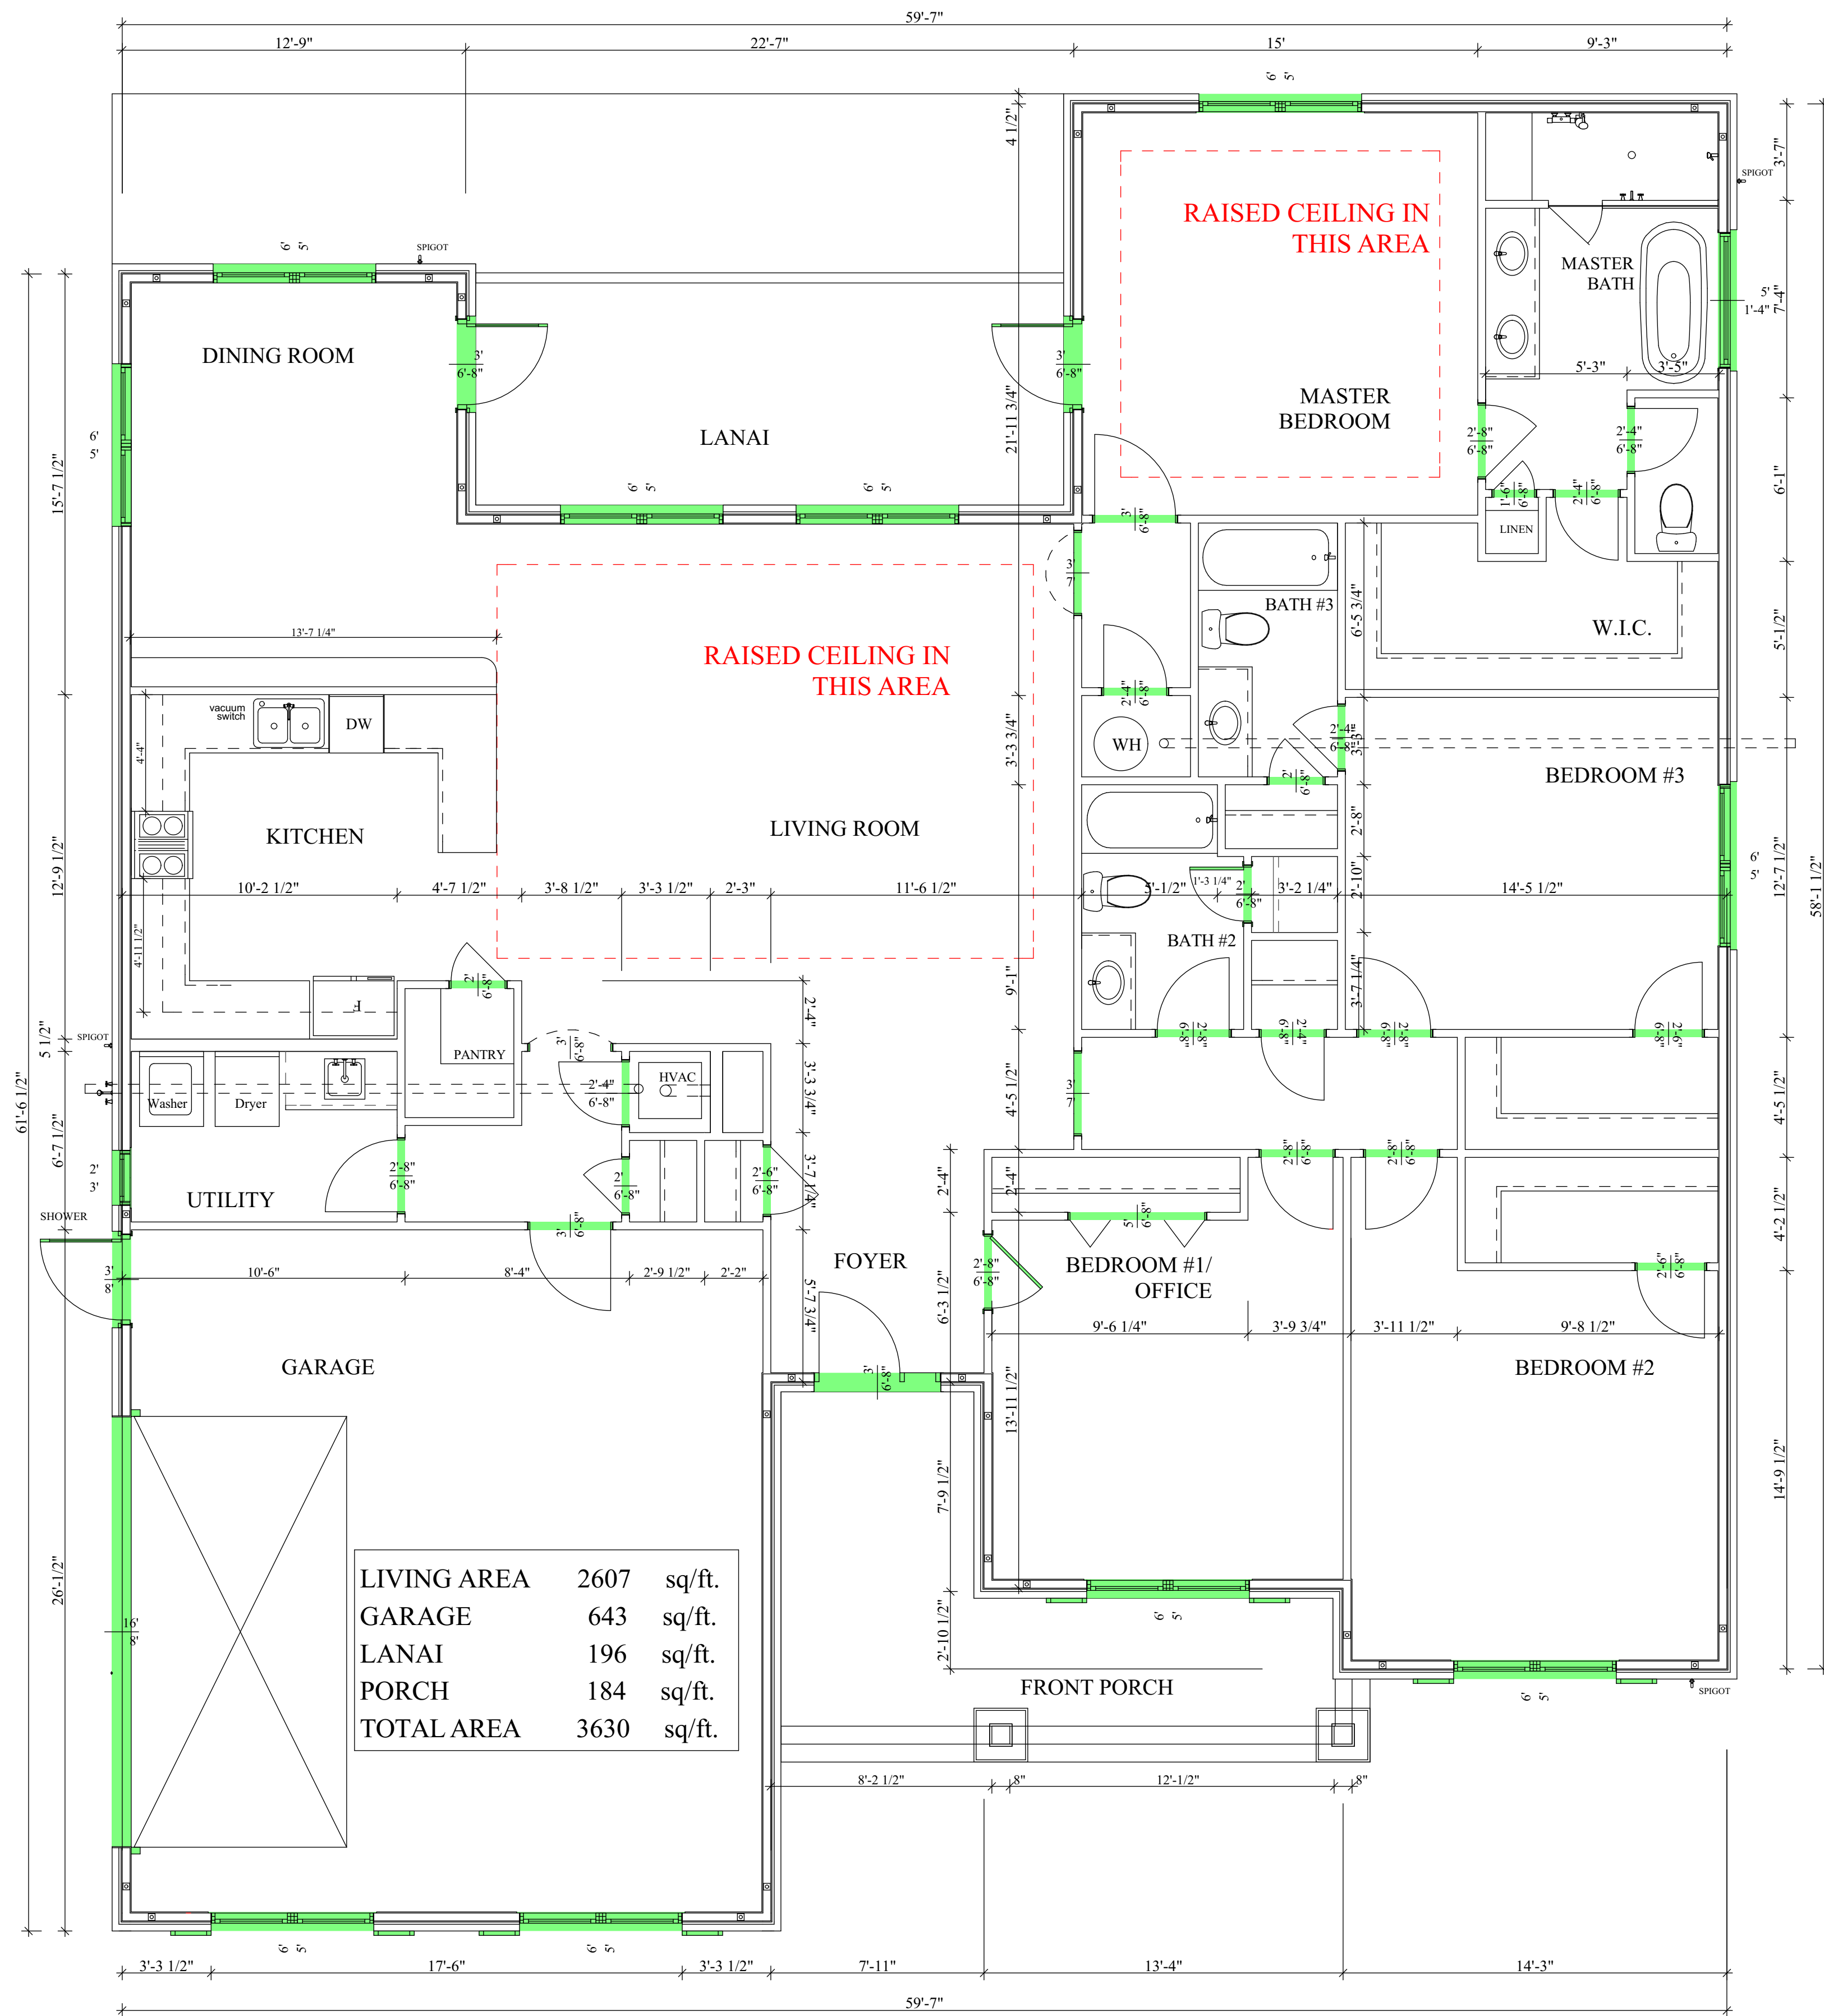

**BRW BUILDERS**  
OF DESTIN, INC.

P.O. BOX 6397  
DESTIN, FL. 32550  
(850) 837-4413  
(850) 654-5085 FAX  
www.brwbuilders.com

<b>PROJECT TITLE</b>	
<b>HERRING RESIDENCE</b>	
<b>DRAWING TYPE</b>	
<b>FLOOR PLAN</b>	
<b>DATE</b>	<b>PAGE</b>
<b>2/14/20</b>	<b>3</b>