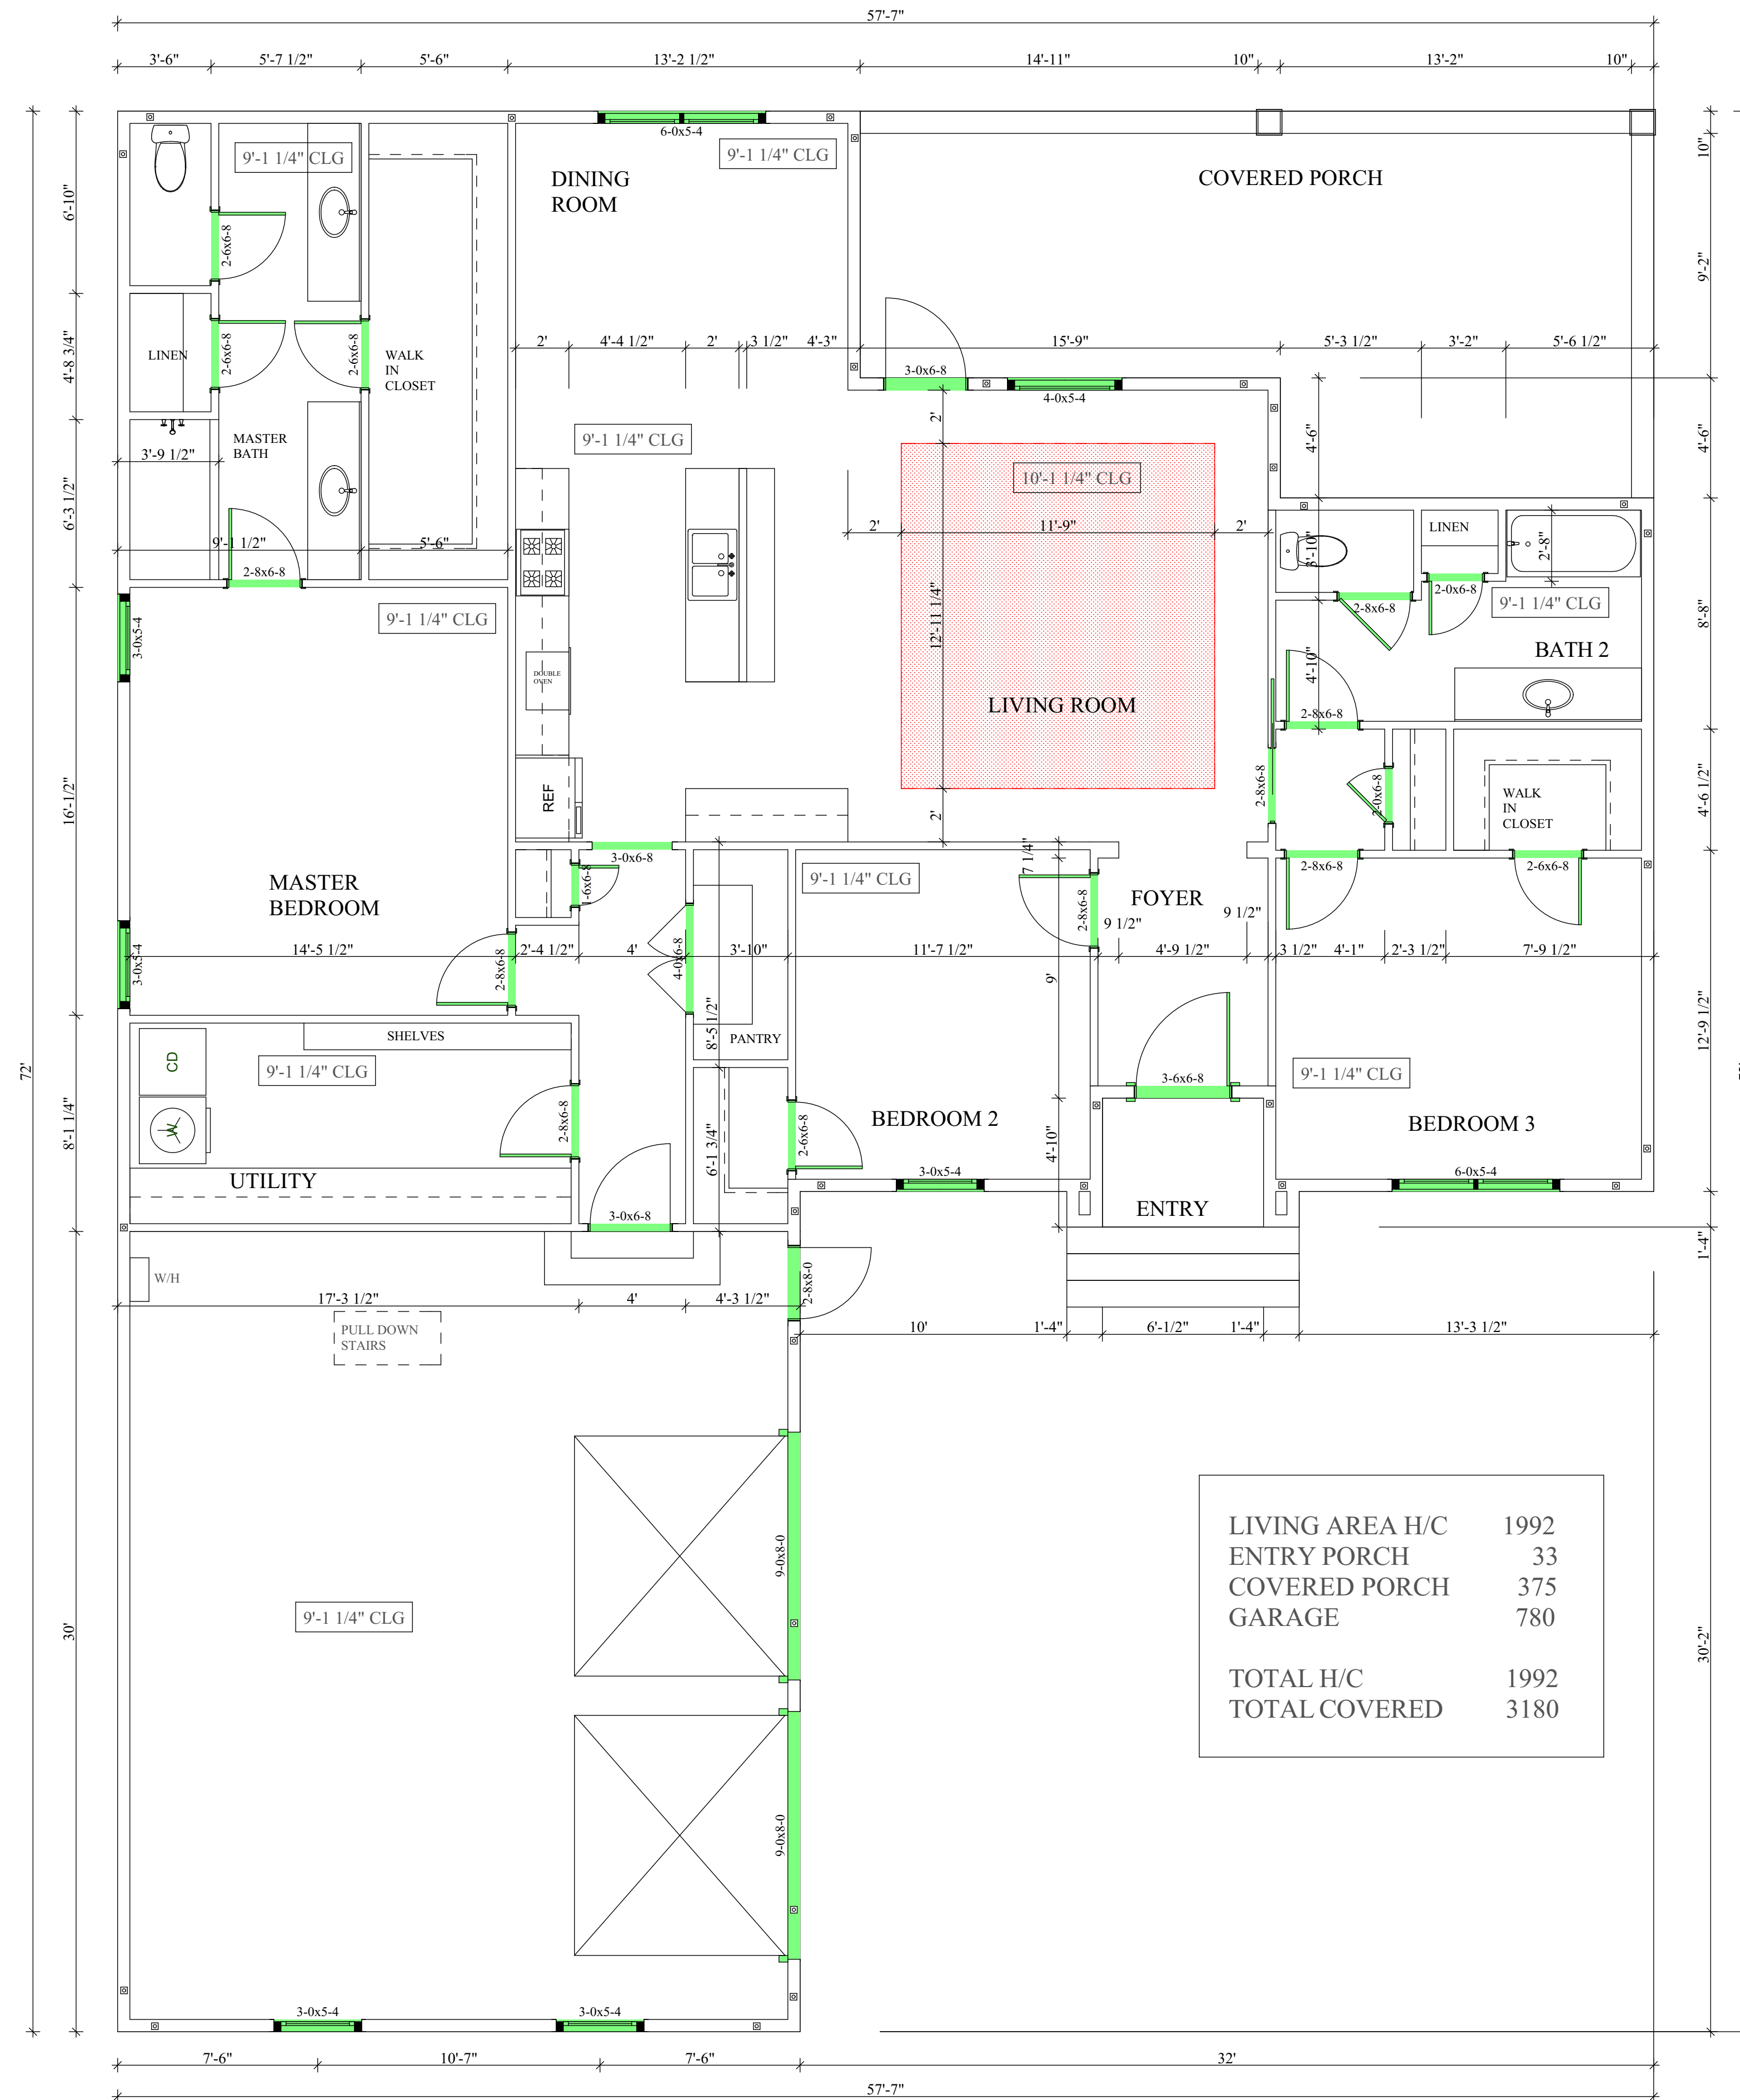

**BRW BUILDERS**  
OF DESTIN, INC.

P.O. BOX 6397  
DESTIN, FL. 32550  
(850) 837-4413  
(850) 654-5085 FAX  
www.brwbuilders.com

LIVING AREA H/C	1992
ENTRY PORCH	33
COVERED PORCH	375
GARAGE	780
<b>TOTAL H/C</b>	<b>1992</b>
<b>TOTAL COVERED</b>	<b>3180</b>

ECM-CA #8419 - JOHN ELEMAD P.E.      cdaecm2@cda.gccosmail.com

DRAWN BY: DWW/BRW	DATE: MAY 22, 2019
CHECKED BY: JHE	DRAWING: FLOOR PLAN
JOB NO.: 19-05-121.967	SHEET 5 OF 8

<b>PROJECT TITLE</b>	
<b>FLEMING RESIDENCE</b>	
<b>DRAWING TYPE</b>	
<b>FLOOR PLAN</b>	
<b>DATE</b>	<b>PAGE</b>
<b>5/22/19</b>	<b>5</b>