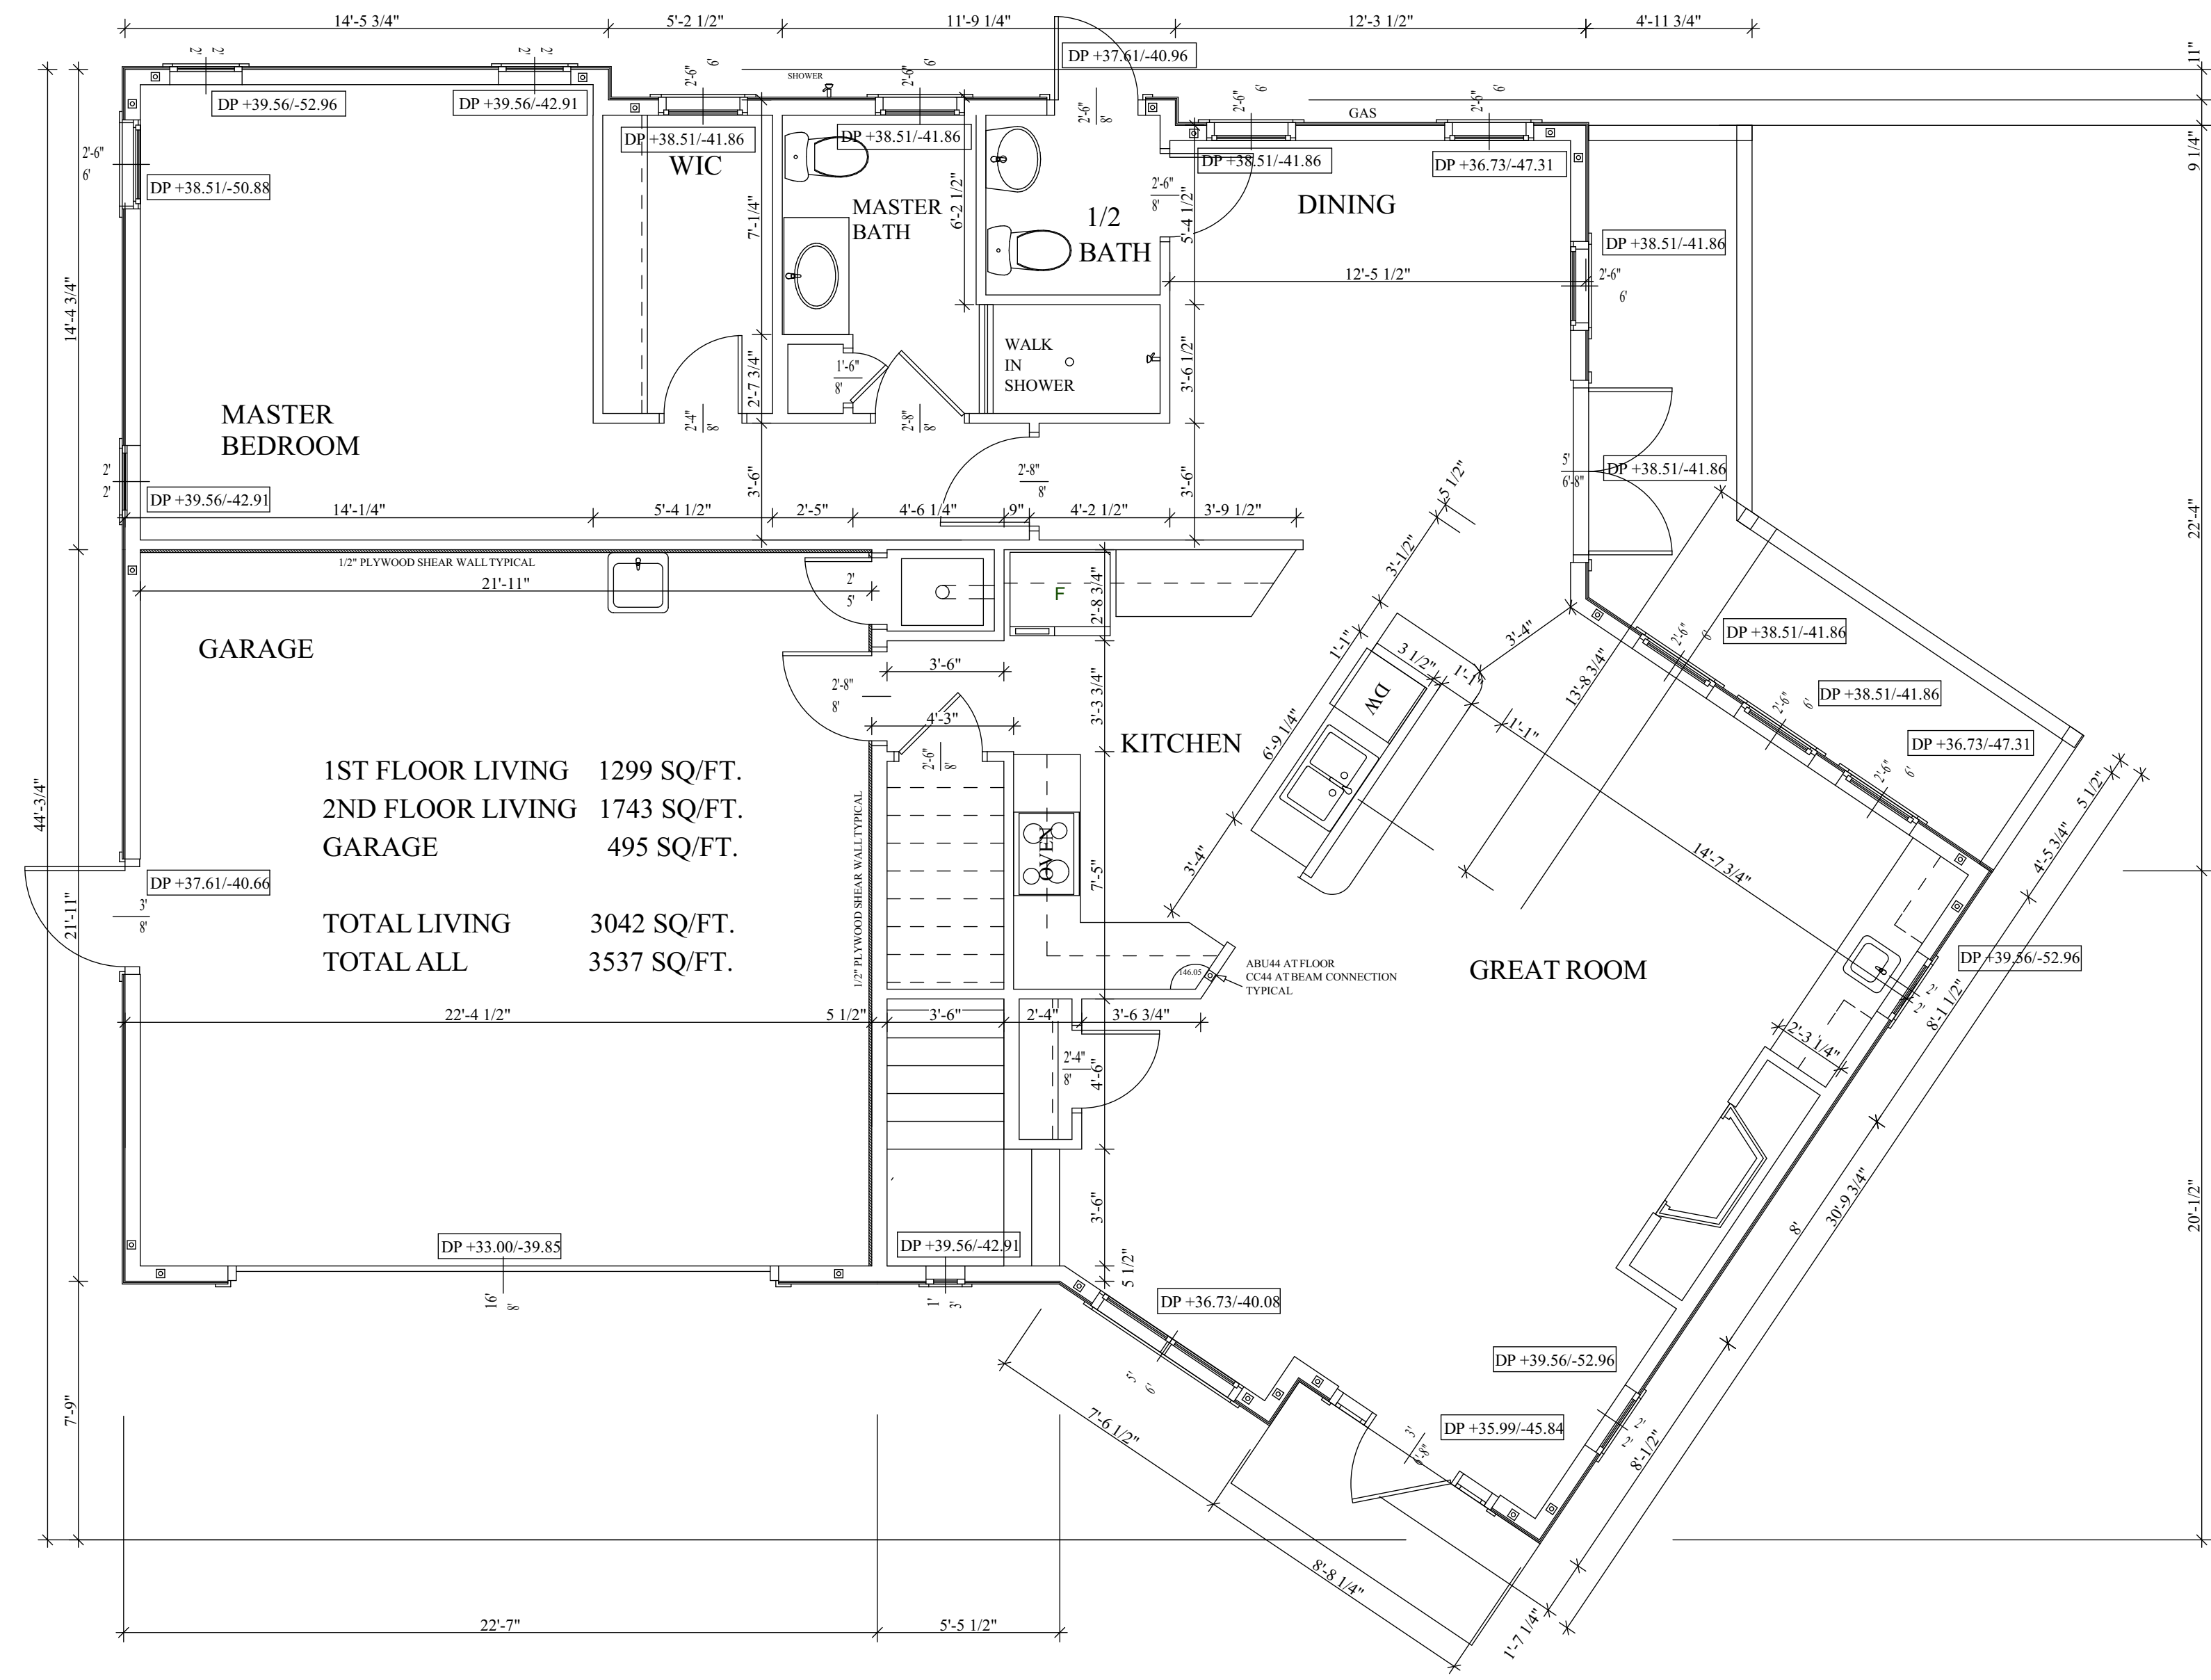

BRW BUILDERS
OF DESTIN, INC.

P.O. BOX 6397
DESTIN, FL. 32550
(850) 837-4413
(850) 654-5085 FAX
www.brwbuilders.com.

1ST FLOOR
SCALE 1/4" = 1'

ECM a complete engineering & construction management company	
4639 GULF STARR DRIVE DESTIN, FLORIDA 32541 E-MAIL: cdaccm2@eda.gccoxmail.com	TELEPHONE: (850) 837-7454 (ENGR.) TELEPHONE: (850) 837-7456 (INSP.) FAX: (850) 654-2000
ECM-CA #8419 - JOHN ELEMAD P.E.	cdaccm2@eda.gccoxmail.com
DRAWN BY: DWW/BRW	DATE: JANUARY 4, 2017
CHECKED BY: JHE	DRAWING: FLOOR PLAN
JOB NO. : 17-02-121.309	SHEET 4 OF 11

PROJECT TITLE	
DAVIS RESIDENCE	
DRAWING TYPE	
1ST FLOOR PLAN	
DATE	PAGE
1/4/17	4