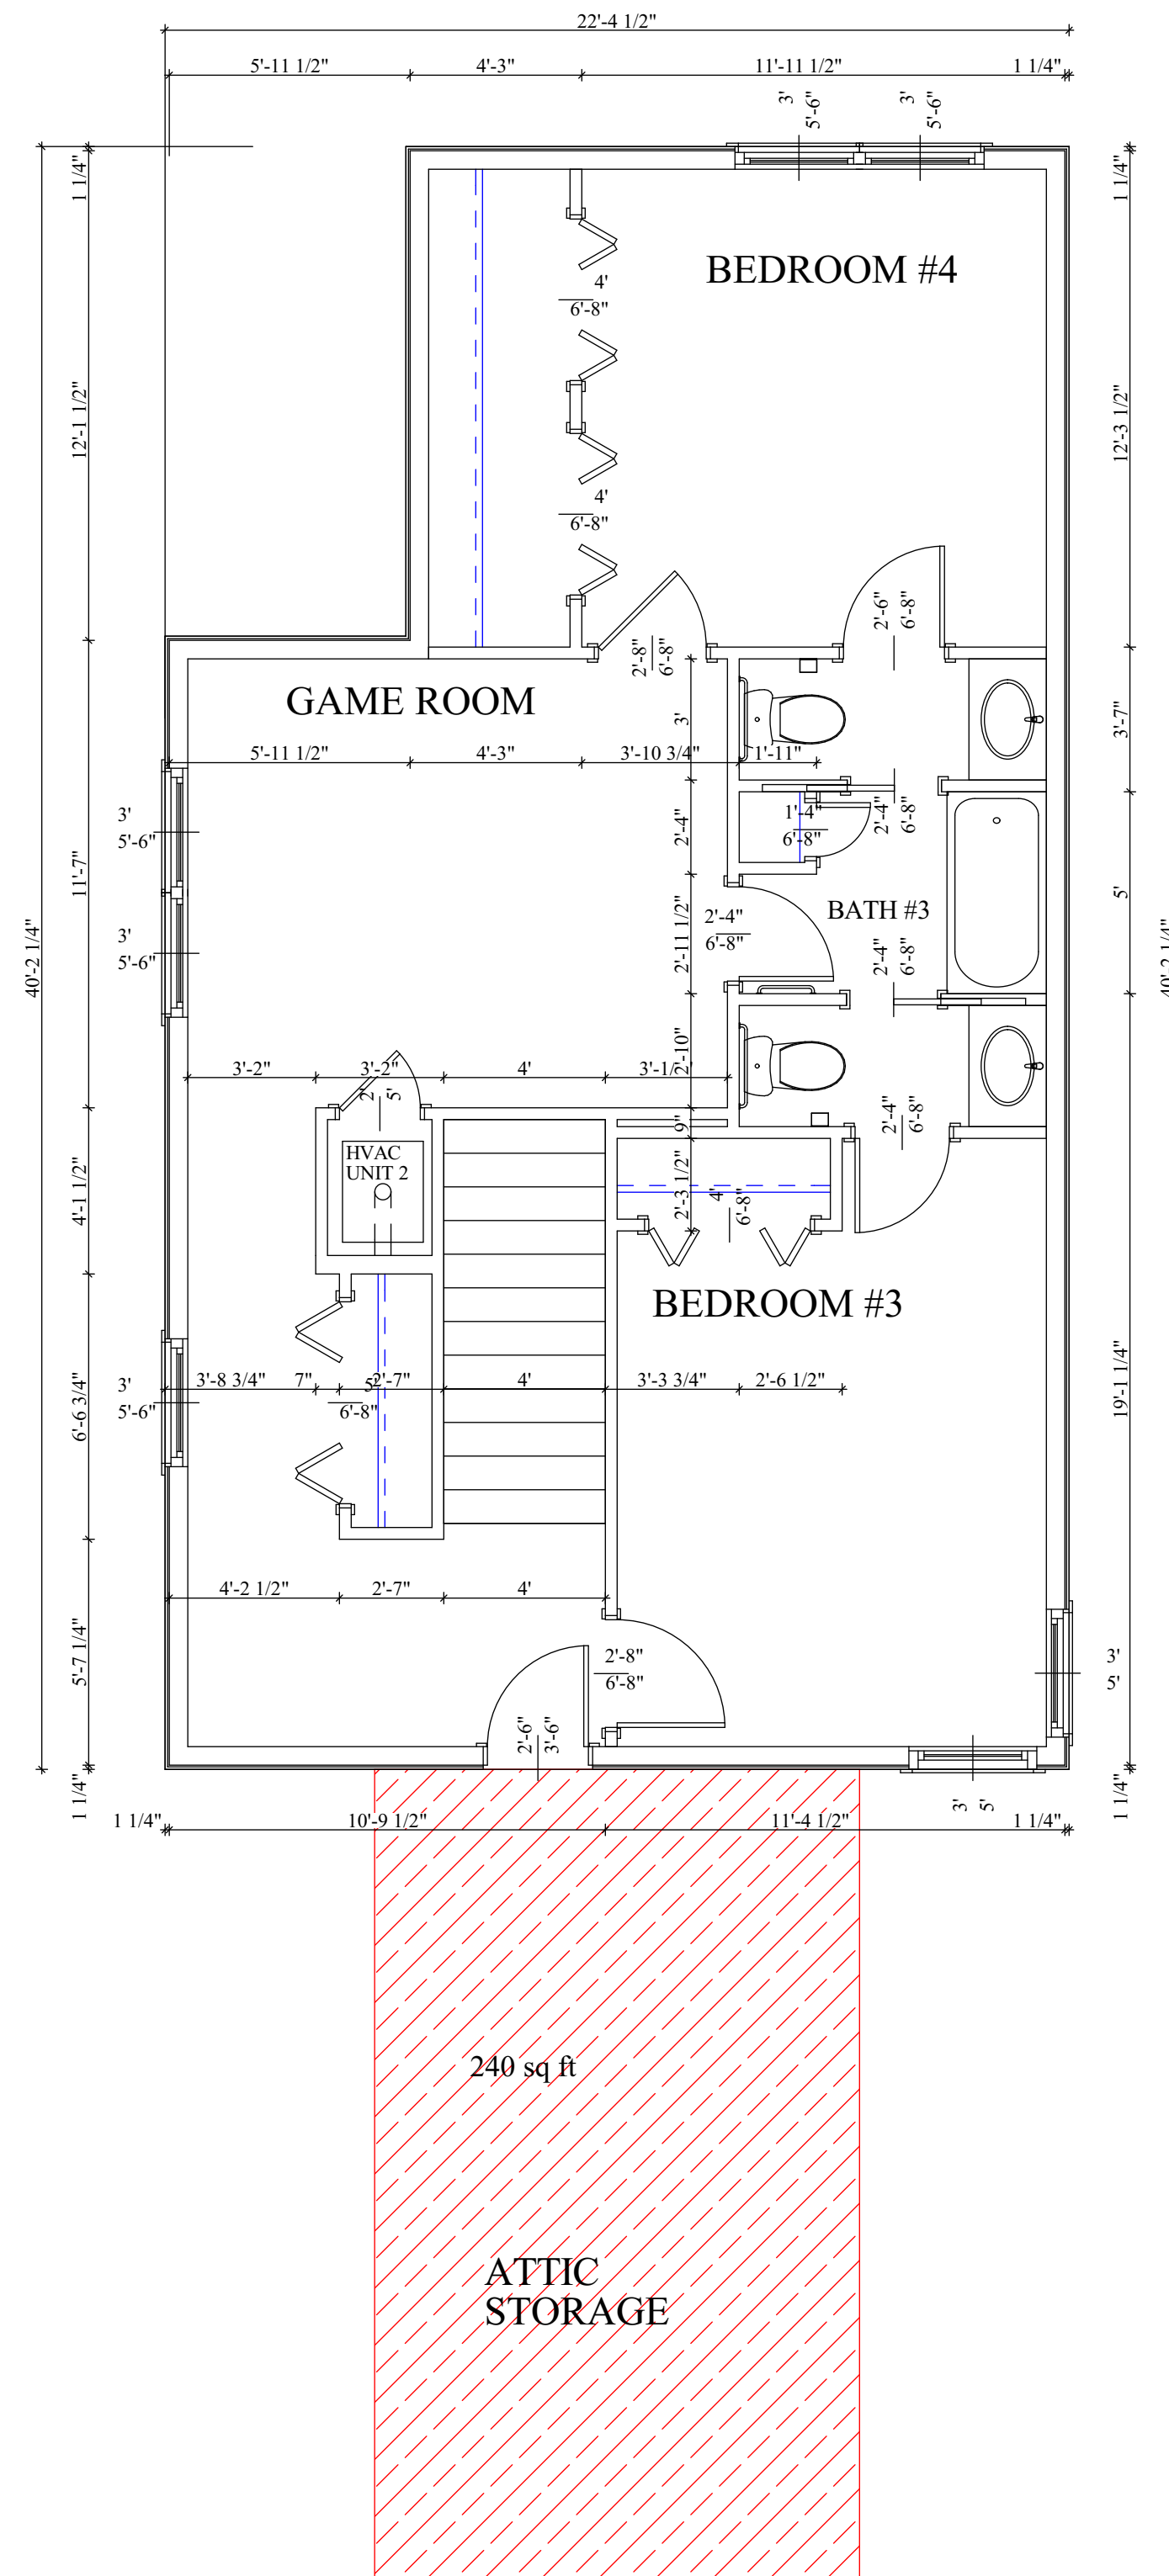

BRW BUILDERS
OF DESTIN, INC.

P.O. BOX 6397
DESTIN, FL. 32550
(850) 837-4413
(850) 654-5085 FAX
www.brwbuilders.com.

2ND FLOOR
SCALE 1/4" = 1'

ECM a complete engineering & construction management company	
4639 GULF STARR DRIVE DESTIN, FLORIDA 32541 E-MAIL: cdaecm2@cda.gccoxmail.com	TELEPHONE: (850) 837-7454 (ENGR.) TELEPHONE: (850) 837-7456 (INSP.) FAX: (850) 654-2000
ECM-CA #8419 - JOHN ELEMAD P.E.	cdaecm2@cda.gccoxmail.com
DRAWN BY: DWW/BRW	DATE: JULY 10, 2017
CHECKED BY: JHE	DRAWING: FLOOR PLAN
JOB NO.: 17-07-121.418	SHEET 5 OF 11

PROJECT TITLE	
BELDON RESIDENCE	
DRAWING TYPE	
2ND FLOOR PLAN	
DATE	PAGE
7/10/17	5